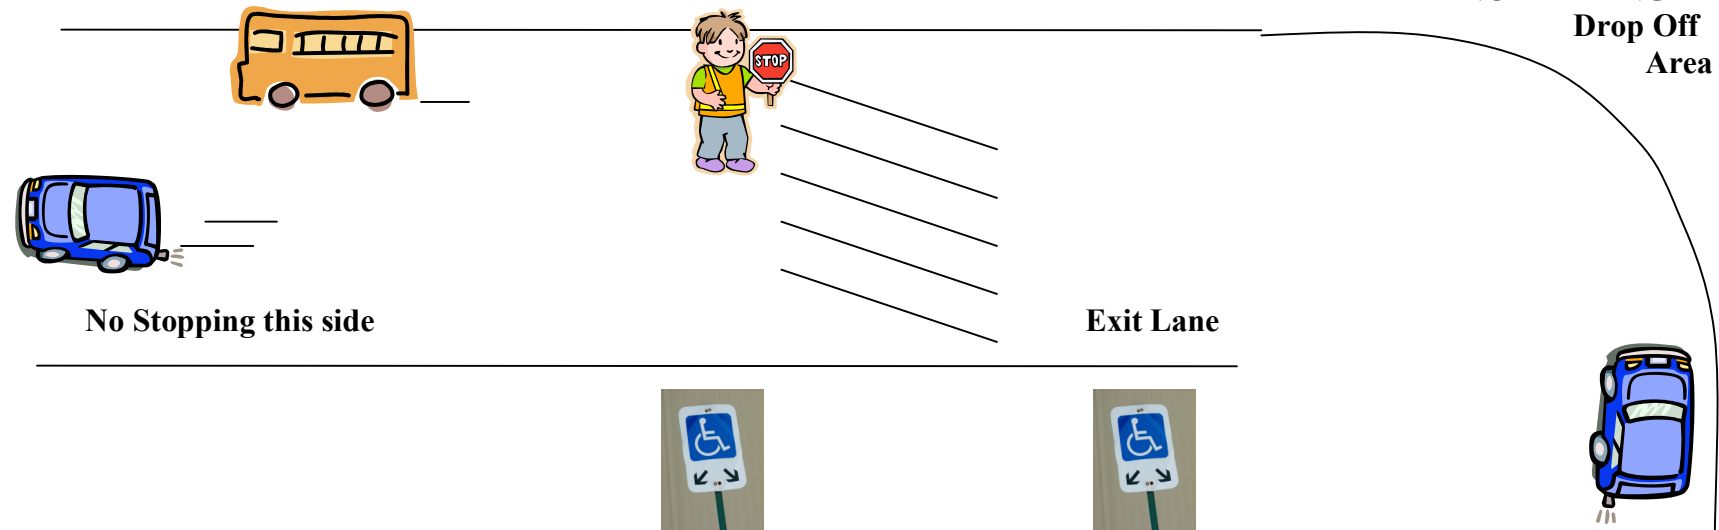

Main Entrance

For the Safety of our School & students please follow these guidelines.

5 MPH

Busses only this side

Student Drop Off this side only!

----- Cross Walk -----

No Stopping this side

Exit Lane

Key Considerations:

- Students **MUST** be escorted through the parking lot area.
- Everyone must use the crosswalk
- Please be considerate and honor the handicap parking spaces.
- Students can be dropped off anywhere along the drop off area and sidewalk.
- Please try to keep things flowing, make good byes short and be considerate of others.