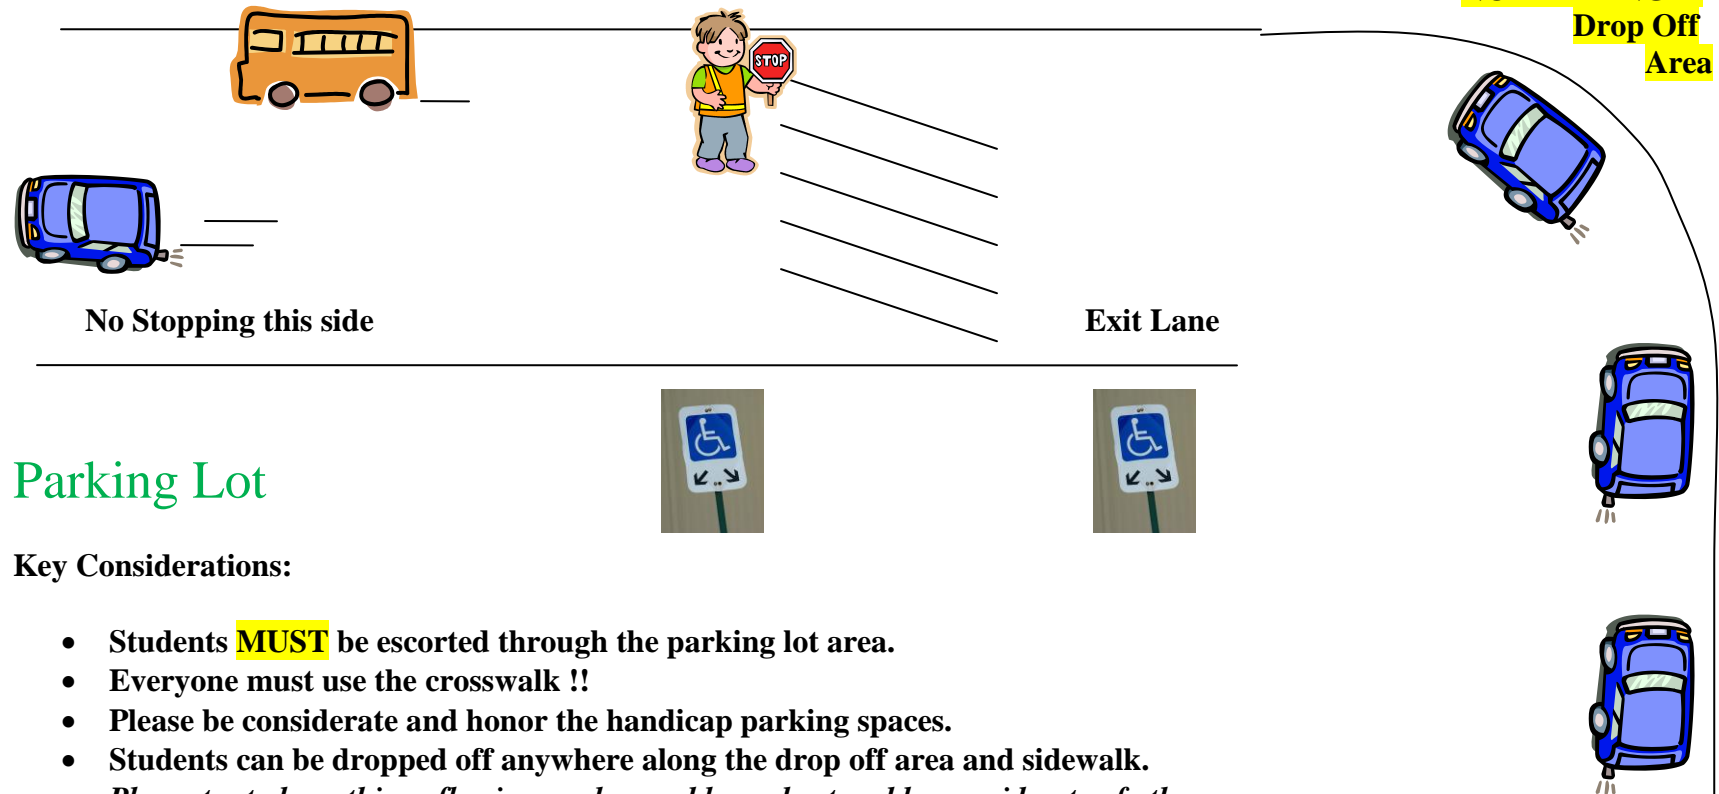

School Main Entrance (North Side)

PLAYGROUND

For the Safety of our School & students please follow these guidelines.

5 MPH !

Busses only this side

----- Cross Walk -----

Student Drop Off this side only!

Parking Lot

Key Considerations:

- Students **MUST** be escorted through the parking lot area.
- Everyone must use the crosswalk !!
- Please be considerate and honor the handicap parking spaces.
- Students can be dropped off anywhere along the drop off area and sidewalk.
- *Please try to keep things flowing, make good byes short and be considerate of others.*